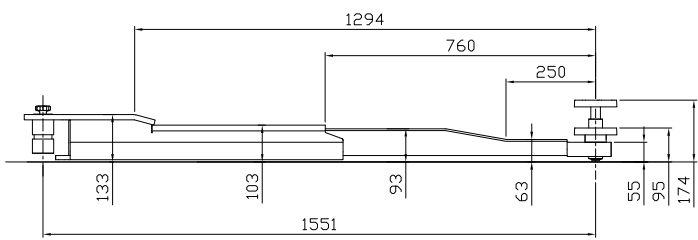

Short arm

Long arm

Date: 170124	Sign. LJE	Scale: 1:35	No. T12524
UPLIFTING COMPANY			Maestro 2.35 NxT F DT/ST (P) Ø50 Rev. date:
AUTOP STENHOJ			