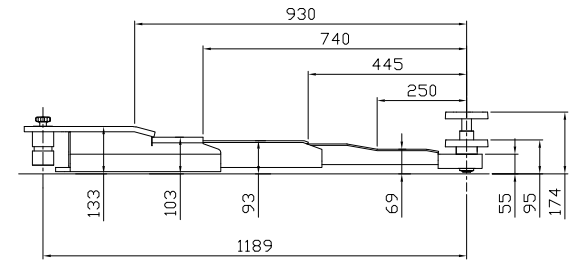

Short arm

Long arm

Date: 170124	Sign. LJE	Scale: 1:35	No. T12524
UPLIFTING COMPANY			Maestro 2.35 NxT F DT/ST (P) Ø50 Rev. date:
AUTOP STENHOJ			