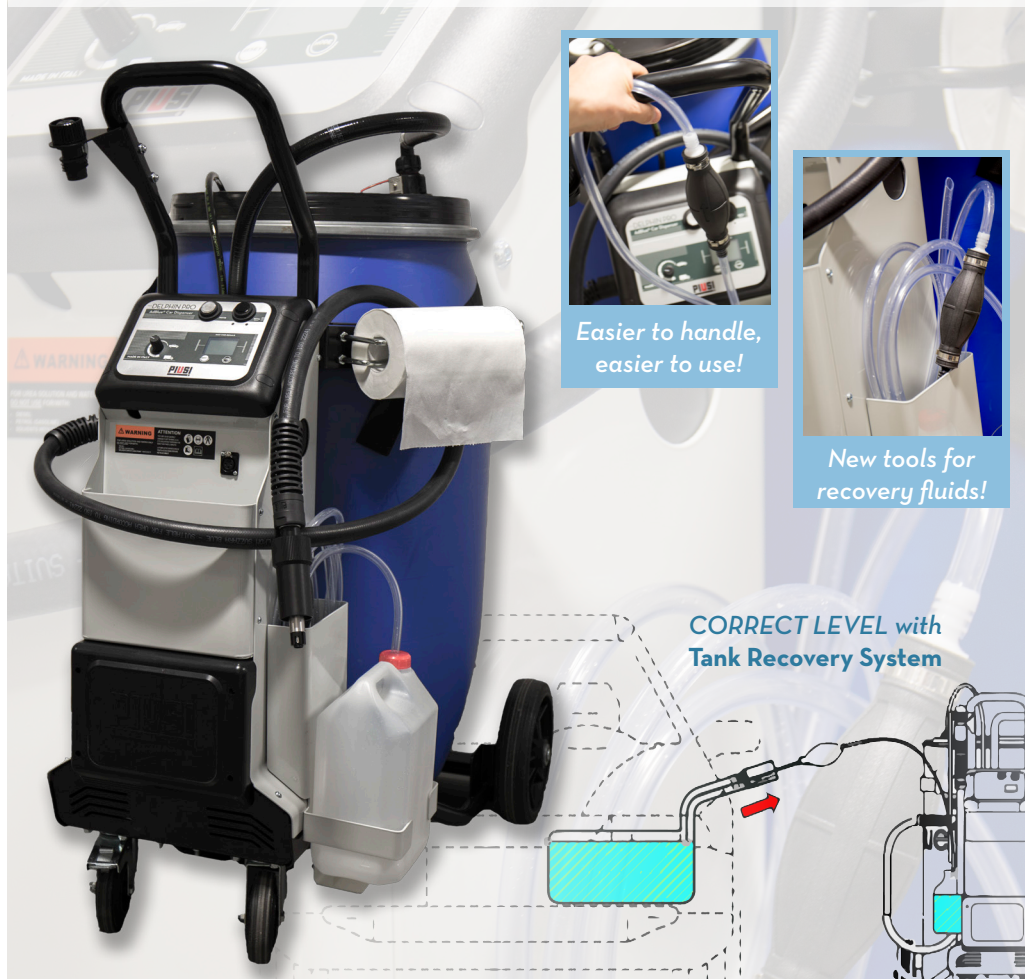

# TANK RECOVERY SYSTEM for Piusi AdBlue® Delphin Pro

Easier to handle, easier to use!

New tools for recovery fluids!

CORRECT LEVEL with Tank Recovery System

Thanks to this innovative system it is possible to **avoid overfilling of the tank** in automobiles that have this problem.